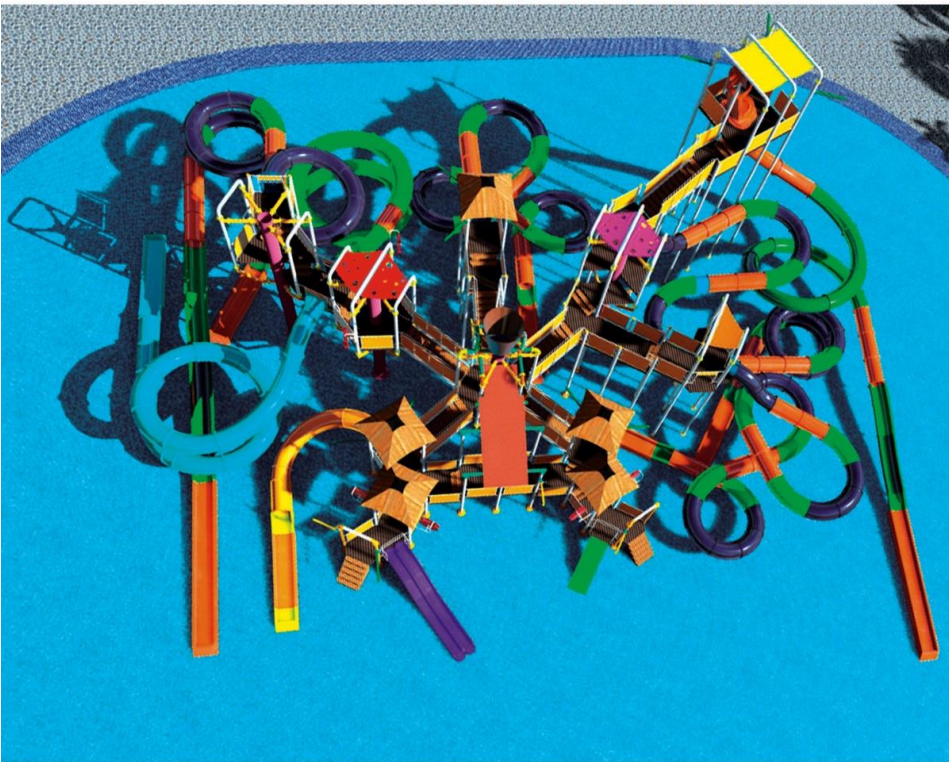

### ACCESSORIES

QTY DESCRIPTION

4 OPEN SLIDE

4 CLOSED SLIDE

1 FAST TRACK

1 DOUBLE SLIDE

6 REHILETE PULLS JETS

12 STRIPE JET