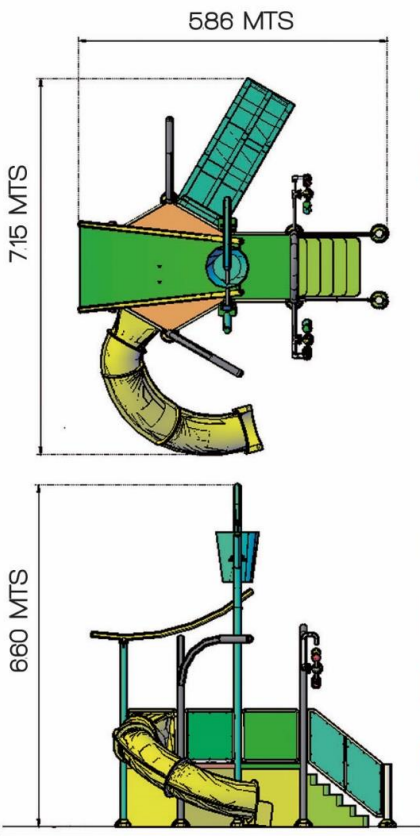

### MEASUREMENTS

HEIGHT = 25' 1" (7.65 mts)

LENGTH = 22' 7" (6.88 mts)

WIDTH = 27' 6" (8.37 mts)

### MEASUREMENTS

HEIGHT = 21' 8" (6.60 mts)

LENGTH= 14' 6" (4.42 mts)

WIDTH = 16' 10" (5.13 mts)

### ACCESSORIES

QTY	DESCRIPTION
1	CLOSED SLIDE
2	REHILETE PULLS JETS
1	STRIPE JET
1	JET STRIP BUCKET

### MEASUREMENTS

HEIGHT = 21' 8" (6.60 mts)

LENGTH = 23' 5" (7.15 mts)

WIDTH = 19' 3" (5.86 mts)