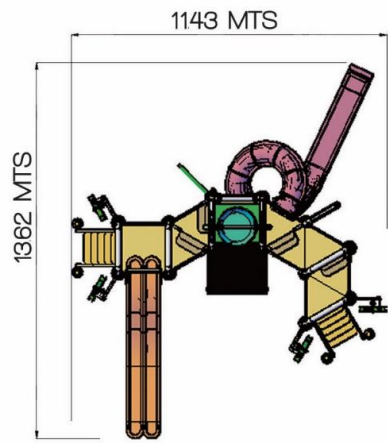

### MEASUREMENTS

HEIGHT = 21' 7" (6.57 mts)  
 LENGTH = 36' 6" (11.12 mts)  
 WIDTH = 41' 11" (12.77 mts)

### MEASUREMENTS

HEIGHT = 23' 7" (7.18 mts)

LENGTH = 44' 2" (13.47 mts)

WIDTH = 33' 6" (10.20 mts)

### MEASUREMENTS

HEIGHT = 27' 1" (8.25 mts)  
 LENGTH= 37' 6" (11.43 mts)  
 WIDTH = 44' 8" (13.62 mts)

### MEASUREMENTS

HEIGHT = 30' 4" (9.25 mts)  
 LENGTH = 60' 10" (18.54 mts)  
 WIDTH = 59' 10" (18.24 mts)