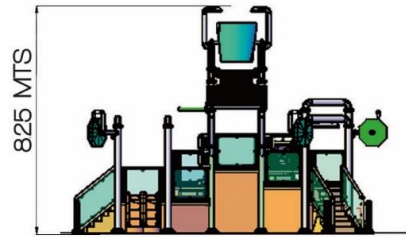

ACCESSORIES

QTY DESCRIPTION

- 1 DOUBLE SLIDE
- 1 CLOSED SLIDE
- 4 REHILETE PULLS JETS
- 1 STRIPE JET
- 1 JET STRIP BUCKET