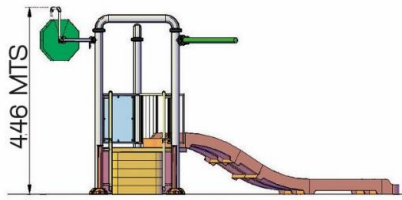

MAX  
20 kg  
300 lbs

The weight varies  
according to the  
type of interactive

Aquakita presents its new line of interactive toys which will provide a great new option for any type of area, due to its versatility, its great variety of shapes and colors, which will also take all the fun of water to its maximum level, so that the whole family can spend hours of fun.

### MEASUREMENTS

HEIGHT = 14' 8" (4.46 mts)

LENGTH = 28' 1" (8.56 mts)

WIDTH = 20' 0" (6.09 mts)