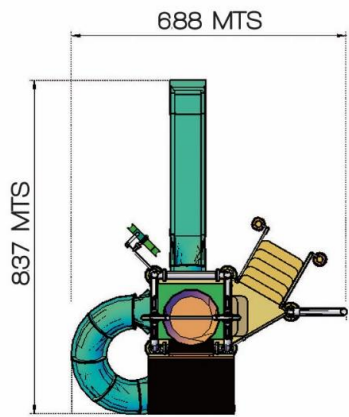

### MEASUREMENTS

HEIGHT = 21' 8" (6.60 mts)

LENGTH= 13' 11" (4.25 mts)

WIDTH = 16' 10" (5.14 mts)

### MEASUREMENTS

HEIGHT = 14' 8" (4.46 mts)

LENGTH = 29' 2" (8.90 mts)

WIDTH = 17' 11" (5.46 mts)

### MEASUREMENTS

HEIGHT = 25' 1" (7.65 mts)

LENGTH = 22' 7" (6.88 mts)

WIDTH = 27' 6" (8.37 mts)