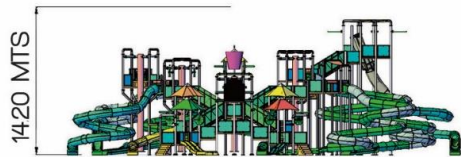

### ACCESSORIES

QTY DESCRIPTION

4 OPEN SLIDE

4 CLOSED SLIDE

1 FAST TRACK

1 DOUBLE SLIDE

6 REHILETE PULLS JETS

12 STRIPE JET