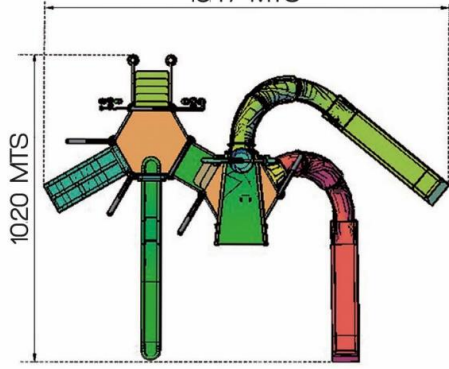

### ACCESSORIES

QTY	DESCRIPTION
-----	-------------

1	FAST TRACK
---	------------

2	CLOSED SLIDE
---	--------------

4	REHILETE PULLS JETS
---	---------------------

2	STRIPE JET
---	------------

1	JET STRIP BUCKET
---	------------------

### MEASUREMENTS

HEIGHT = 21' 7" (6.57 mts)  
 LENGTH = 36' 6" (11.12 mts)  
 WIDTH = 41' 11" (12.77 mts)

### ACCESSORIES

QTY	DESCRIPTION
1	FAST TRACK
1	CLOSED SLIDE
2	REHILETE PULLS JETS
3	STRIPE JET
0	JET STRIP BUCKET

1347 MTS