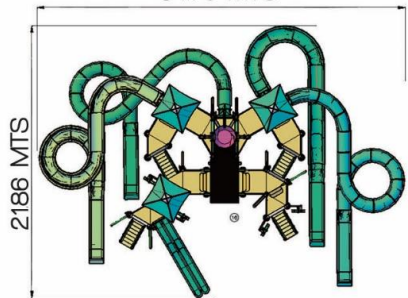

34.76 MTS

MEASUREMENTS

HEIGHT = 36' 1" (11.00 mts)

LENGTH = 121' 11" (34.76 mts)

WIDTH = 71' 8 5/8" (21.86 mts)