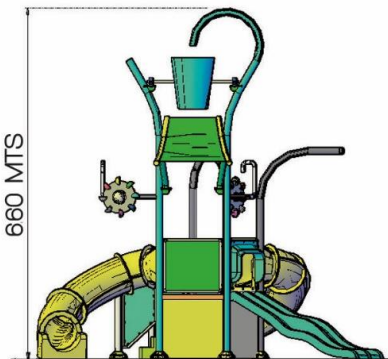

652 MTS

MEASUREMENTS

HEIGHT = 21' 8" (6.60 mts)

LENGTH= 22' 1" (6.72 mts)

WIDTH = 21' 5" (6.52 mts)

ACCESSORIES

QTY	DESCRIPTION
1	DOUBLE SLIDE
2	CLOSED SLIDE
2	REHILETE PULLS JETS
1	STRIPE JET
2	JET STRIP BUCKET