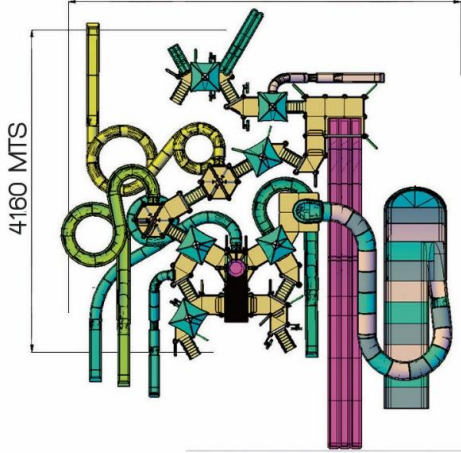

3720 MTS

MEASUREMENTS

HEIGHT = 36' 1" (11.00 mts)

LENGTH = 122' 1" (37.20 mts)

WIDTH = 136' 6" (41.60 mts)

ACCESSORIES

QTY DESCRIPTION

2 OPEN SLIDE

4 CLOSED SLIDE

1 FAST TRACK 3 ROW

1 DOUBLE SLIDE

1 FAST TRACK 2 ROW

7 REHILETE PULLS JETS

14 JET STRIP

1 JET STRIP BUCKET