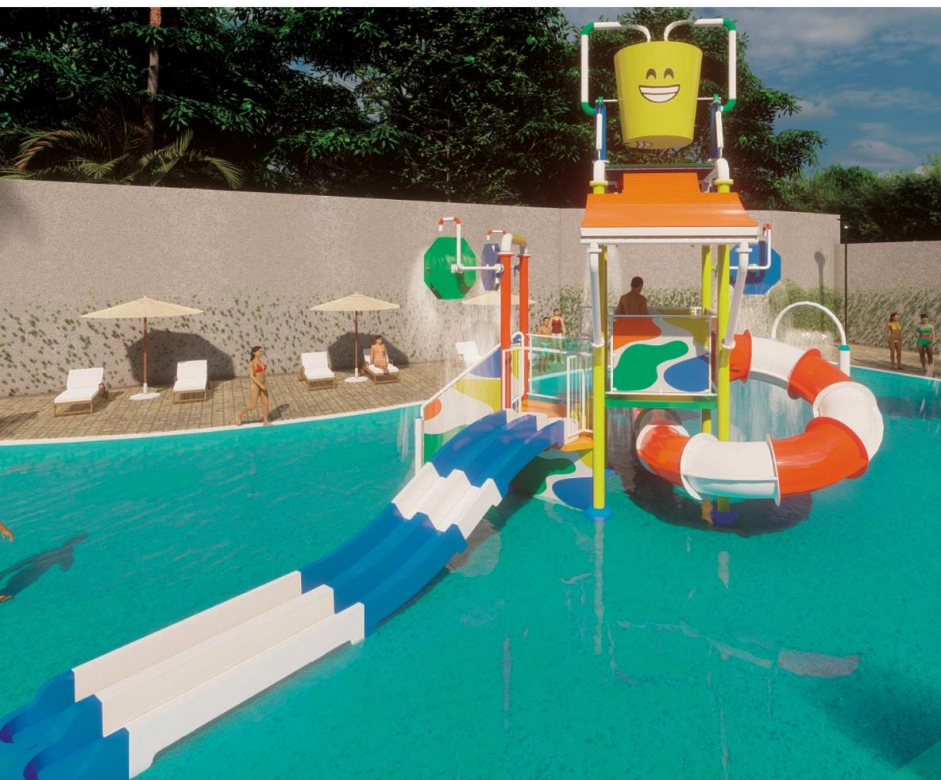

ACCESSORIES

QTY	DESCRIPTION
1	FAST TRACK
1	CLOSED SLIDE
3	REHILETE PULLS JETS
1	STRIPE JET
1	JET STRIP BUCKET