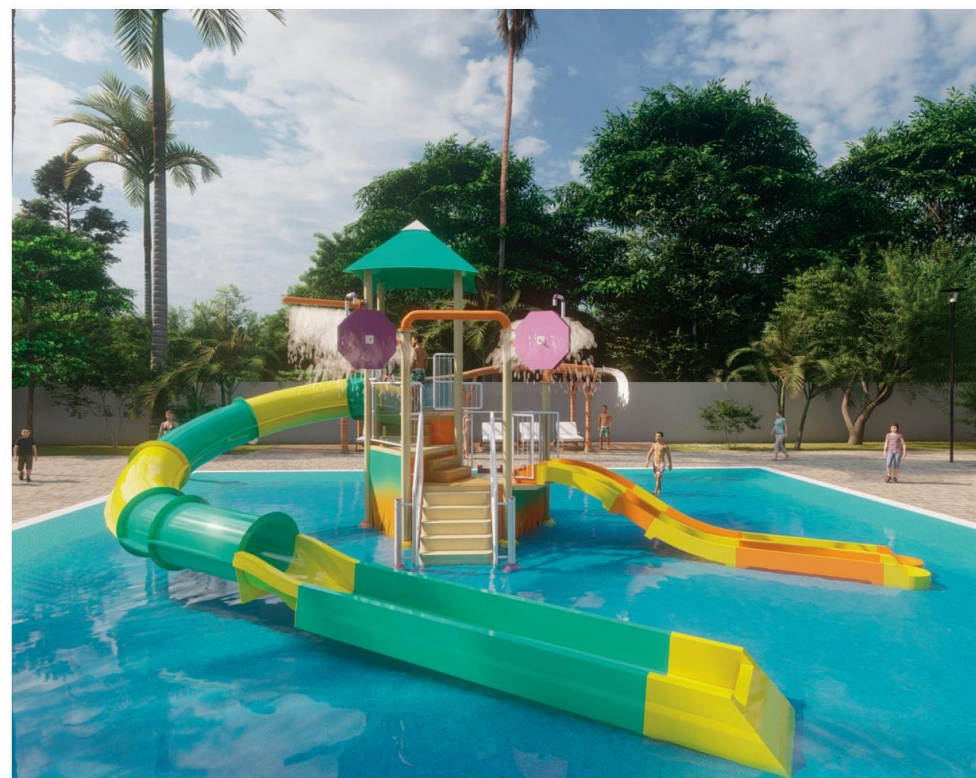

ACCESSORIES

QTY	DESCRIPTION
1	FAST TRACK
1	CLOSED SLIDE
2	REHILETE PULLS JETS
3	STRIPE JET
0	JET STRIP BUCKET