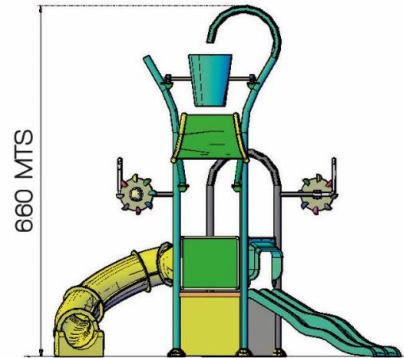

### MEASUREMENTS

HEIGHT = 21' 8" (6.60 mts)

LENGTH= 15' 2" (4.62 mts)

WIDTH = 21' 5" (6.52 mts)