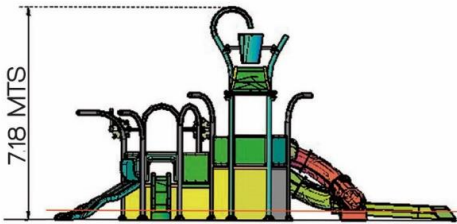

1347 MTS

MEASUREMENTS

HEIGHT = 23' 7" (7.18 mts)

LENGTH = 44' 2" (13.47 mts)

WIDTH = 33' 6" (10.20 mts)

ACCESSORIES

QTY	DESCRIPTION
1	DOUBLE SLIDE
1	OPEN SLIDE
2	CLOSED SLIDE
2	REHILETE PULLS JETS
4	STRIPE JET
1	JET STRIP BUCKET