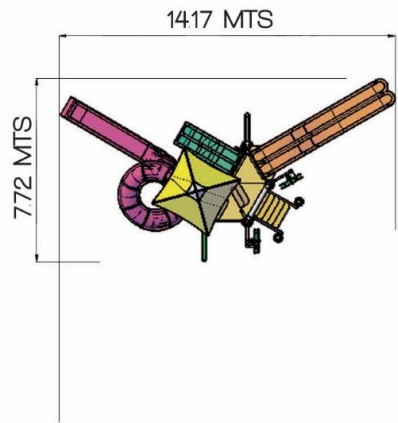

### MEASUREMENTS

HEIGHT = 27' 0" (8.22 mts)

LENGTH = 50' 10" (15.50 mts)

WIDTH = 23' 0" (7.00 mts)

### MEASUREMENTS

HEIGHT = 21' 8" (6.60 mts)

LENGTH= 22' 1" (6.72 mts)

WIDTH = 21' 5" (6.52 mts)

### MEASUREMENTS

HEIGHT = 21' 7" (6.57 mts)

LENGTH = 46' 6" (14.17 mts)

WIDTH = 25' 4" (7.72 mts)

### MEASUREMENTS

HEIGHT = 21' 7" (6.57 mts)

LENGTH= 48' 0" (14.63 mts)

WIDTH = 53' 0" (16.16 mts)

657 MTS