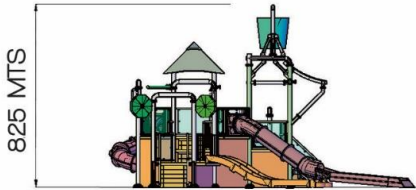

1377 MTS

MEASUREMENTS

HEIGHT = 27' 1" (8.25 mts)

LENGTH = 45' 2" (13.77 mts)

WIDTH = 45' 6" (13.87 mts)

ACCESSORIES

QTY	DESCRIPTION
1	FAST TRACK
2	CLOSED SLIDE
2	REHILETE PULLS JETS
4	STRIPE JET
1	JET STRIP BUCKET