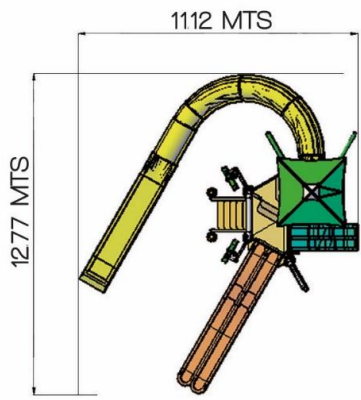

### MEASUREMENTS

HEIGHT = 21' 7" (6.57 mts)

LENGTH = 46' 6" (14.17 mts)

WIDTH = 25' 4" (7.72 mts)

### ACCESSORIES

QTY	DESCRIPTION
1	DOUBLE SLIDE
1	FAST TRACK
1	CLOSED SLIDE
2	REHILETE PULLS JETS
2	STRIPE JET
0	JET STRIP BUCKET

1463 MTS

1616 MTS

### MEASUREMENTS

HEIGHT = 21' 7" (6.57 mts)

LENGTH= 48' 0" (14.63 mts)

WIDTH = 53' 0" (16.16 mts)

657 MTS

### MEASUREMENTS

HEIGHT = 21' 7" (6.57 mts)  
 LENGTH = 36' 6" (11.12 mts)  
 WIDTH = 41' 11" (12.77 mts)