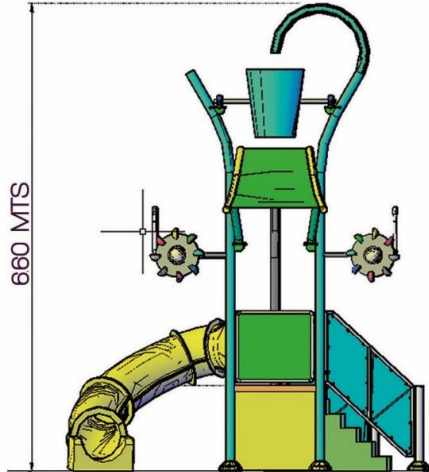

### MEASUREMENTS

HEIGHT = 25' 1" (7.65 mts)

LENGTH = 22' 7" (6.88 mts)

WIDTH = 27' 6" (8.37 mts)

### MEASUREMENTS

HEIGHT = 21' 8" (6.60 mts)

LENGTH= 14' 6" (4.42 mts)

WIDTH = 16' 10" (5.13 mts)