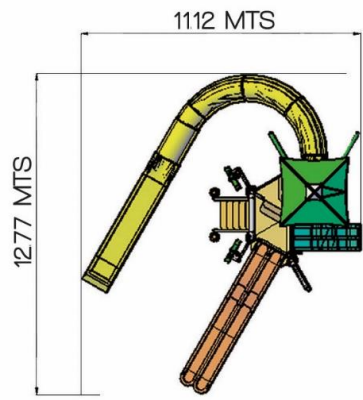

### MEASUREMENTS

HEIGHT = 27' 1" (8.25 mts)

LENGTH= 53' 1" (16.19 mts)

WIDTH = 28' 7" (8.71 mts)

### ACCESSORIES

QTY	DESCRIPTION
-----	-------------

1	FAST TRACK
---	------------

2	CLOSED SLIDE
---	--------------

4	REHILETE PULLS JETS
---	---------------------

2	STRIPE JET
---	------------

1	JET STRIP BUCKET
---	------------------

### MEASUREMENTS

HEIGHT = 21' 7" (6.57 mts)  
 LENGTH = 36' 6" (11.12 mts)  
 WIDTH = 41' 11" (12.77 mts)

### MEASUREMENTS

HEIGHT = 23' 7" (7.18 mts)

LENGTH = 44' 2" (13.47 mts)

WIDTH = 33' 6" (10.20 mts)