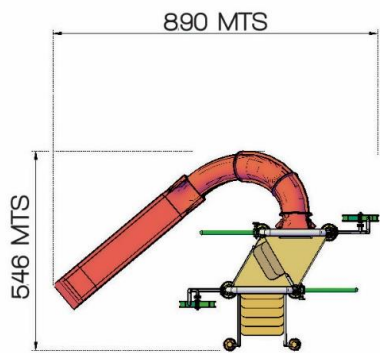

### MEASUREMENTS

HEIGHT = 14' 8" (4.46 mts)

LENGTH = 28' 1" (8.56 mts)

WIDTH = 20' 0" (6.09 mts)

### MEASUREMENTS

HEIGHT = 21' 8" (6.60 mts)

LENGTH= 13' 11" (4.25 mts)

WIDTH = 16' 10" (5.14 mts)

### MEASUREMENTS

HEIGHT = 14' 8" (4.46 mts)

LENGTH = 29' 2" (8.90 mts)

WIDTH = 17' 11" (5.46 mts)