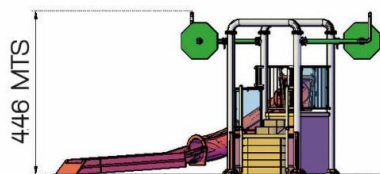

### MEASUREMENTS

HEIGHT = 21' 8" (6.60 mts)

LENGTH= 13' 11" (4.25 mts)

WIDTH = 16' 10" (5.14 mts)

### MEASUREMENTS

HEIGHT = 14' 8" (4.46 mts)

LENGTH = 29' 2" (8.90 mts)

WIDTH = 17' 11" (5.46 mts)