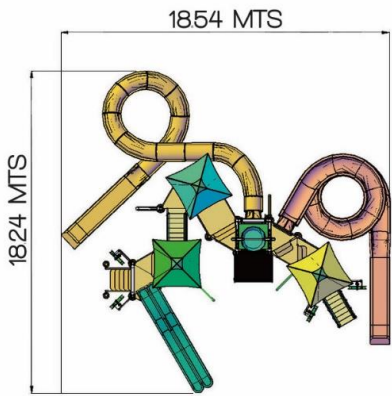

### MEASUREMENTS

HEIGHT = 27' 1" (8.25 mts)

LENGTH = 45' 2" (13.77 mts)

WIDTH = 45' 6" (13.87 mts)

### MEASUREMENTS

HEIGHT = 30' 4" (9.25 mts)  
 LENGTH = 60' 10" (18.54 mts)  
 WIDTH = 59' 10" (18.24 mts)