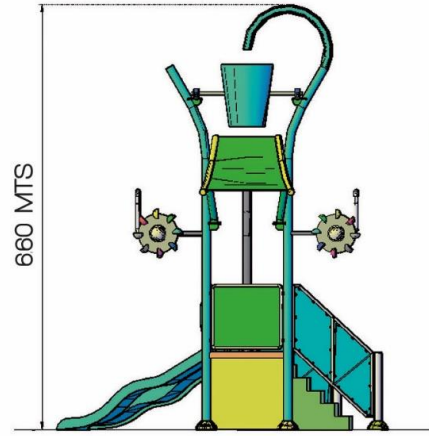

### MEASUREMENTS

HEIGHT = 14' 8" (4.46 mts)

LENGTH = 28' 1" (8.56 mts)

WIDTH = 20' 0" (6.09 mts)

### MEASUREMENTS

HEIGHT = 21' 8" (6.60 mts)

LENGTH= 13' 11" (4.25 mts)

WIDTH = 16' 10" (5.14 mts)