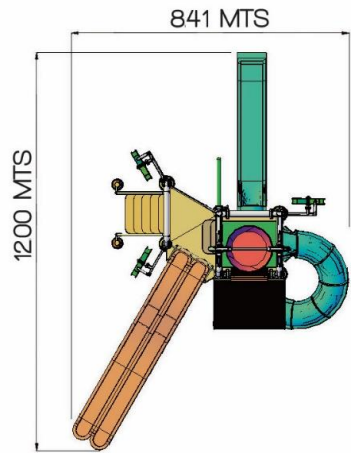

MEASUREMENTS

HEIGHT = 25' 2" (7.67 mts)

LENGTH = 39' 4" (12.00 mts)

WIDTH = 27' 7" (8.41 mts)