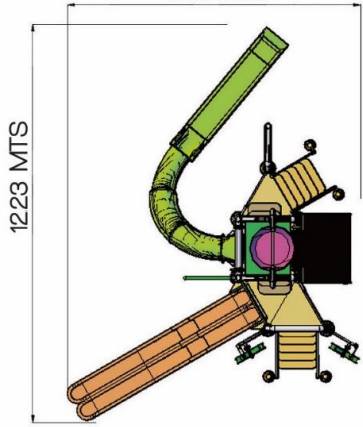

900 MTS

HC-30 MEASUREMENTS

HEIGHT = 25' 2" (7.67 mts)

LENGTH= 40' 1" (12.23 mts)

WIDTH = 29' 6" (9.00 mts)