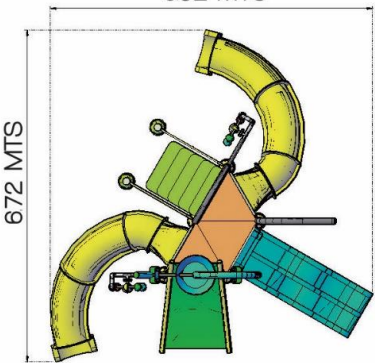

### HC-30 MEASUREMENTS

HEIGHT = 25' 2" (7.67 mts)

LENGTH= 40' 1" (12.23 mts)

WIDTH = 29' 6" (9.00 mts)

### MEASUREMENTS

HEIGHT = 21' 8" (6.60 mts)

LENGTH= 22' 1" (6.72 mts)

WIDTH = 21' 5" (6.52 mts)