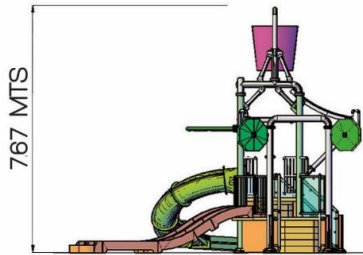

ACCESSORIES

QTY	DESCRIPTION
1	FAST TRACK
1	CLOSED SLIDE
3	REHILETE PULLS JETS
1	STRIPE JET
1	JET STRIP BUCKET