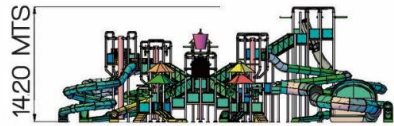

4125 MTS

MEASUREMENTS

HEIGHT = 14' 2" (14.20 mts)

LENGTH= 135' 4" (41.25 mts)

WIDTH = 116' 10" (35.60 mts)

ACCESSORIES

QTY DESCRIPTION

1 DOUBLE SLIDE

1 FAST TRACK

4 CLOSED SLIDE

3 OPEN SLIDE

1 BOOMERANGO

15 STRIPE JET

1 JET STRIP BUCKET

6 REHILETE PULLS JETS