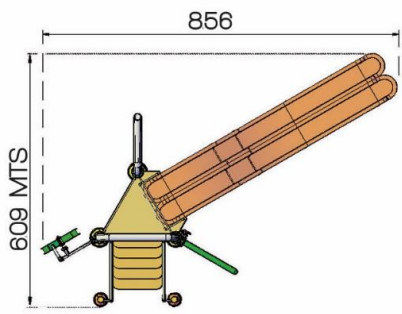

### MEASUREMENTS

HEIGHT = 14' 8" (4.46 mts)

LENGTH = 28' 1" (8.56 mts)

WIDTH = 20' 0" (6.09 mts)

### MEASUREMENTS

HEIGHT = 21' 8" (6.60 mts)

LENGTH= 13' 11" (4.25 mts)

WIDTH = 16' 10" (5.14 mts)